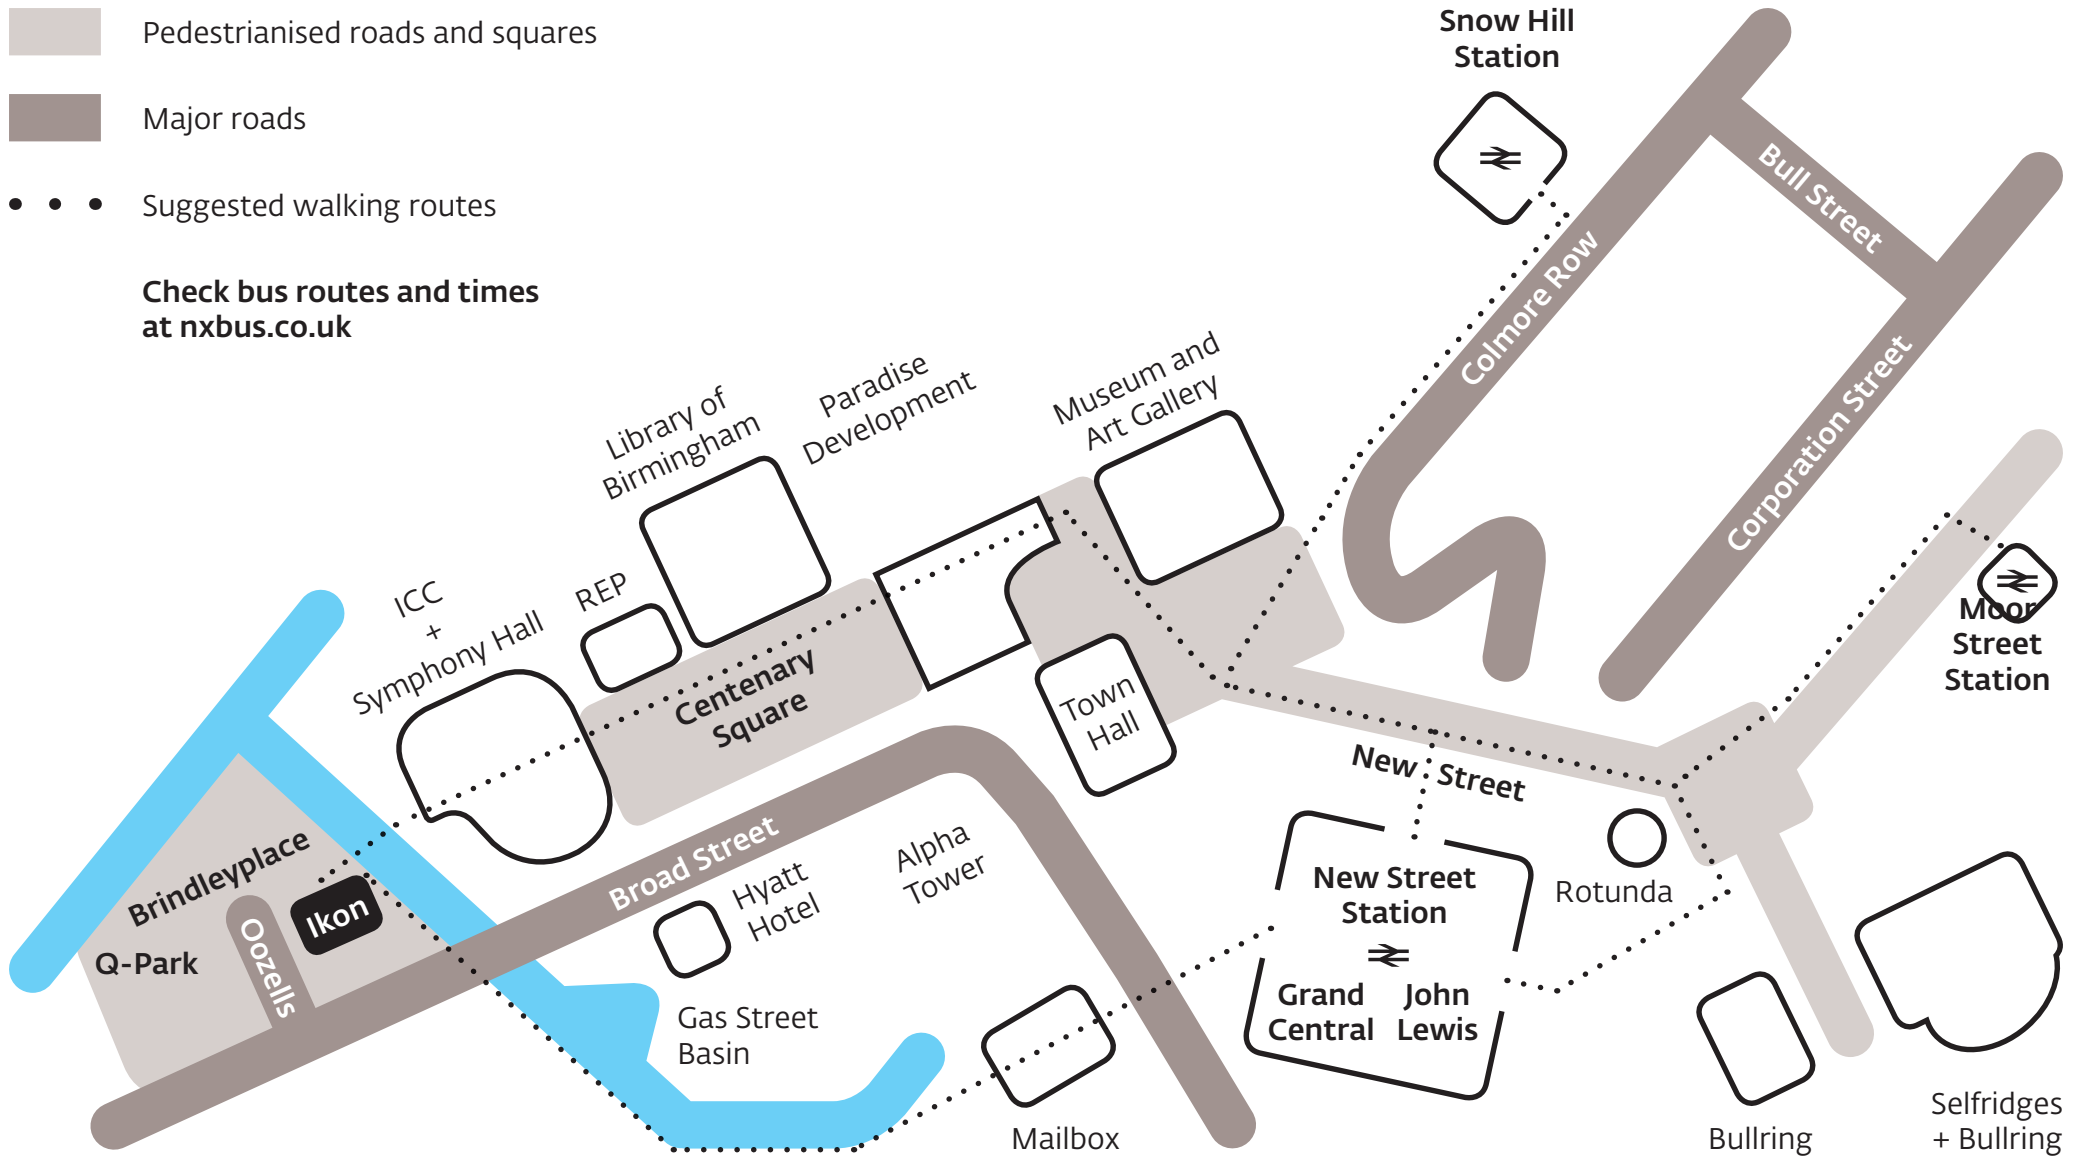

-  Pedestrianised roads and squares
-  Major roads
-  Suggested walking routes

Check bus routes and times at [nxbus.co.uk](http://nxbus.co.uk)

## Ikon Gallery

1 Oozells Square, Brindleyplace, Birmingham B1 2HS

+44 (0) 121 248 0708 / [ikon-gallery.org](http://ikon-gallery.org)

   [ikongallery](https://www.instagram.com/ikongallery)