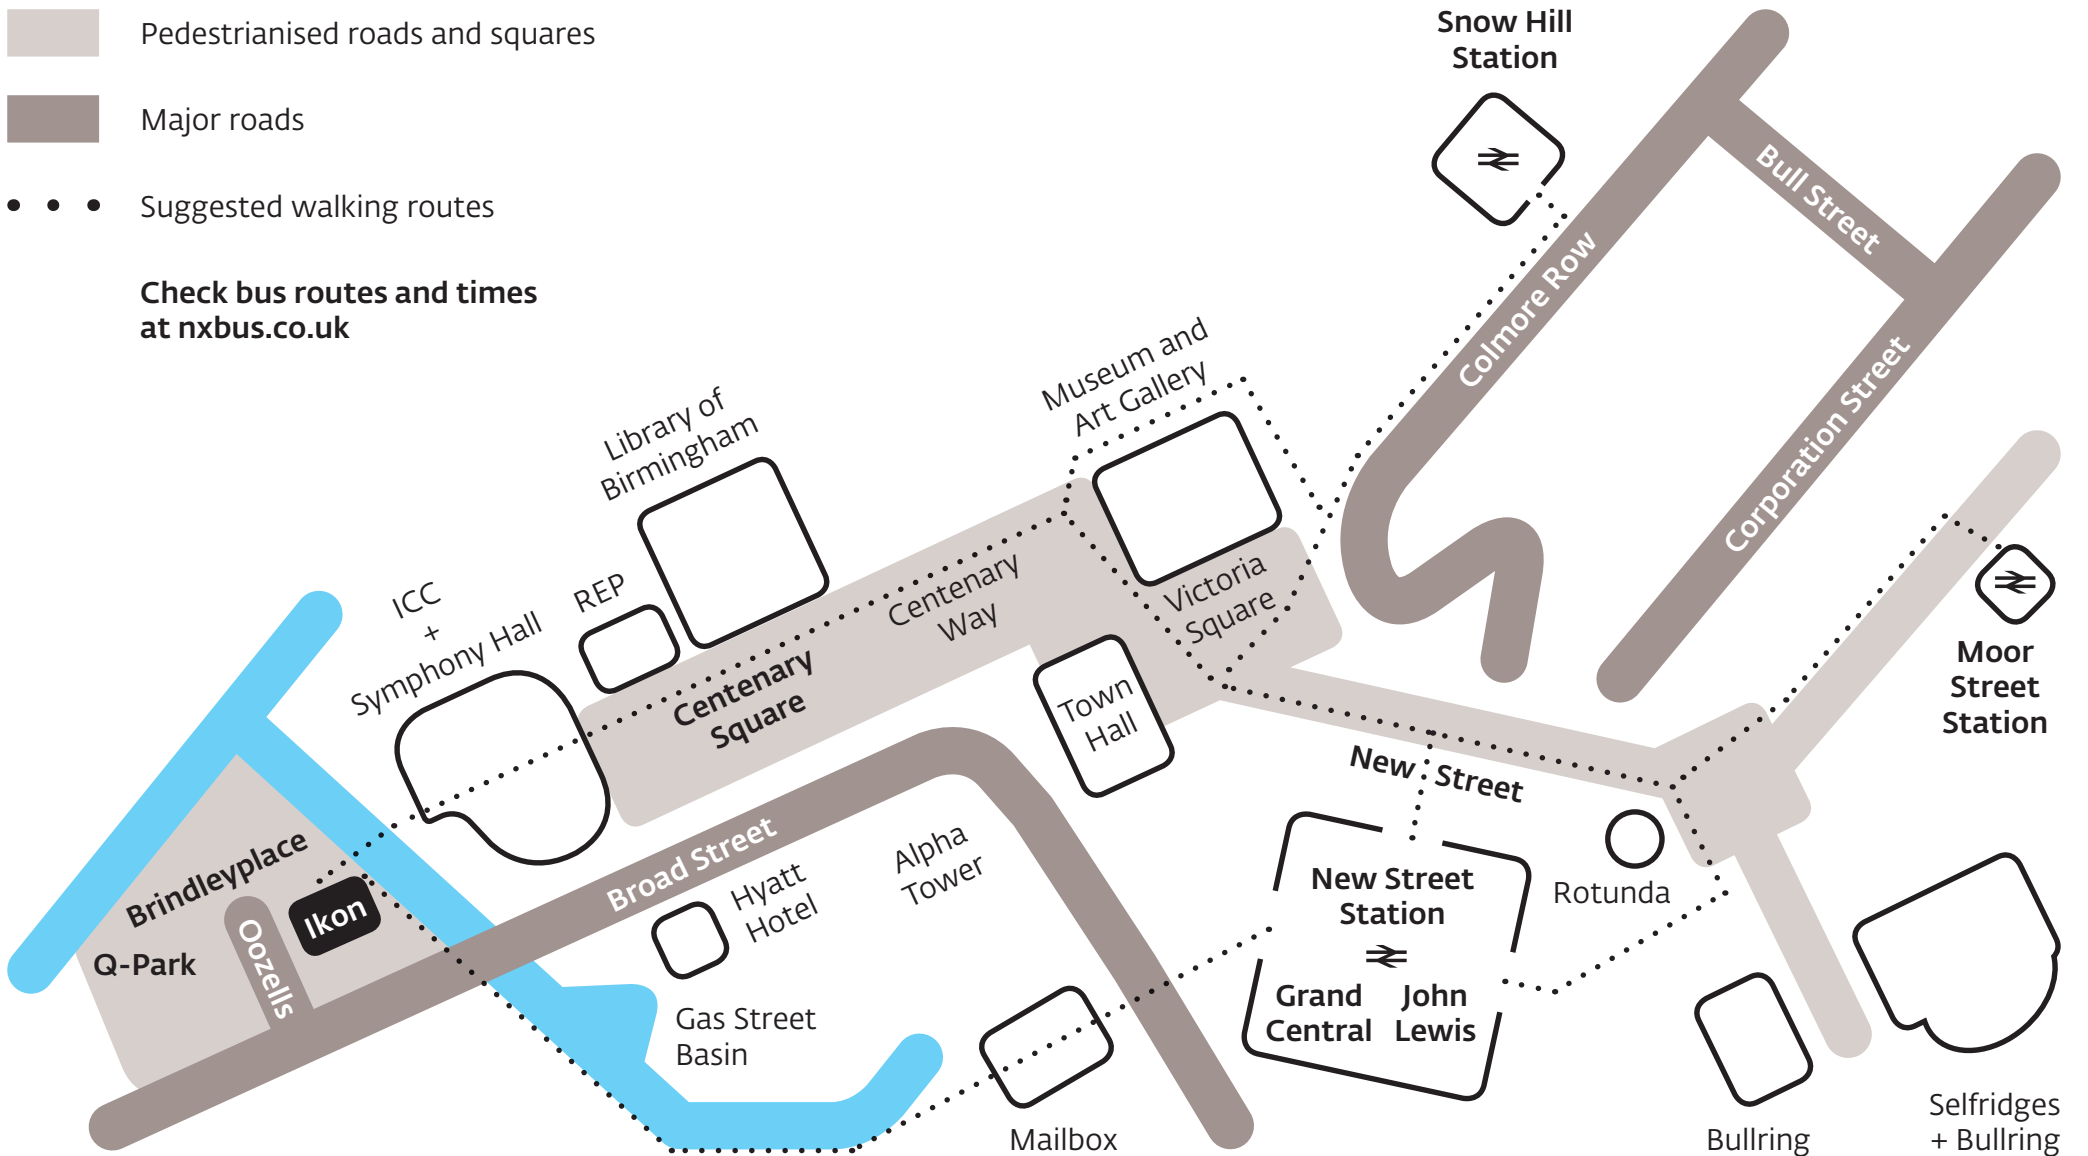

-  Pedestrianised roads and squares
-  Major roads
-  Suggested walking routes

Check bus routes and times at [nxbus.co.uk](http://nxbus.co.uk)

## Ikon Gallery

1 Oozells Square, Brindleyplace, Birmingham B1 2HS

+44 (0) 121 248 0708 / [ikon-gallery.org](http://ikon-gallery.org)

   [ikongallery](https://www.instagram.com/ikongallery)